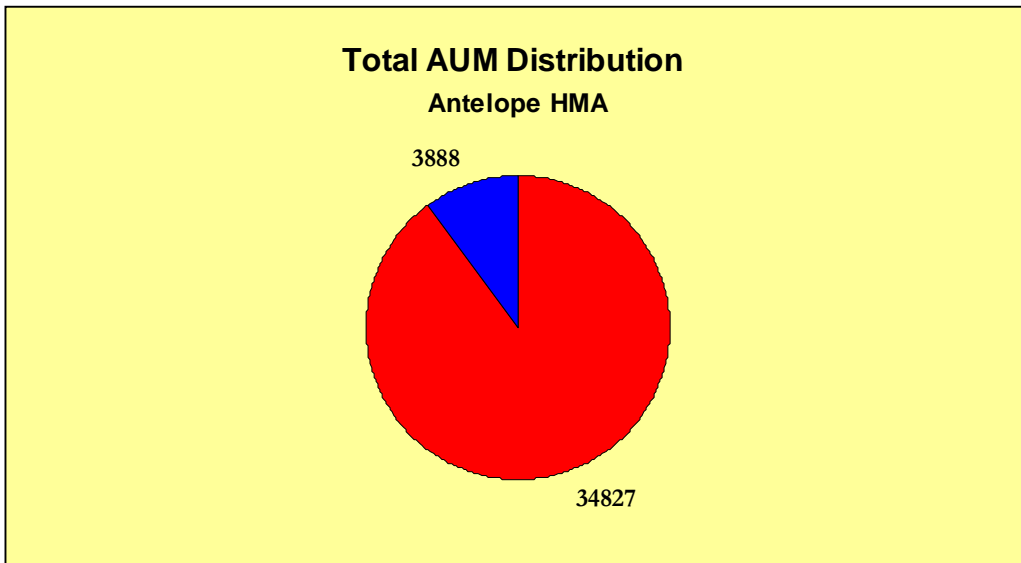

SAMPLE AUM DISTRIBUTIONS
Livestock and Wild Horses

BLM Ely Field Office - Nevada

■ Wild Horses ■ Livestock

Antelope Herd Management Area
Summary Total of All Livestock Allotments/AUM Distribution

Source: Final Environmental Assessment for the Antelope and Antelope Valley Herd Management Areas Emergency Wild Horse Gather Plan, November 2007
EA#NV-040-08-EA-04, Appendix II, pg. 29/30

Antelope Herd Management Area
AUM Distribution per Allotment

Goshute Mountains Allotment

Schellbourne Allotment

Cherry Creek Allotment

Deep Creek Allotment

Tippet Pass Allotment

Becky Springs Allotment