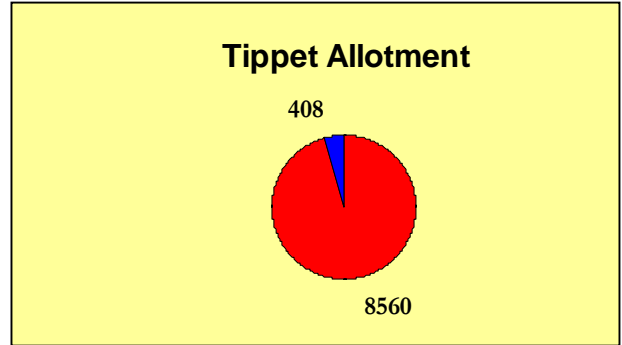

SAMPLE AUM DISTRIBUTIONS
Livestock and Wild Horses

BLM Ely Field Office - Nevada

■ Wild Horses ■ Livestock

Antelope Herd Management Area
Summary Total of All Livestock Allotments/AUM Distribution

Source: Final Environmental Assessment for the Antelope and Antelope Valley Herd Management Areas Emergency Wild Horse Gather Plan, November 2007
EA#NV-040-08-EA-04, Appendix II, pg. 29/30

Antelope Herd Management Area
AUM Distribution per Allotment

Goshute Mountains Allotment

Schellbourne Allotment

Cherry Creek Allotment

Deep Creek Allotment

Tippet Pass Allotment

Becky Springs Allotment