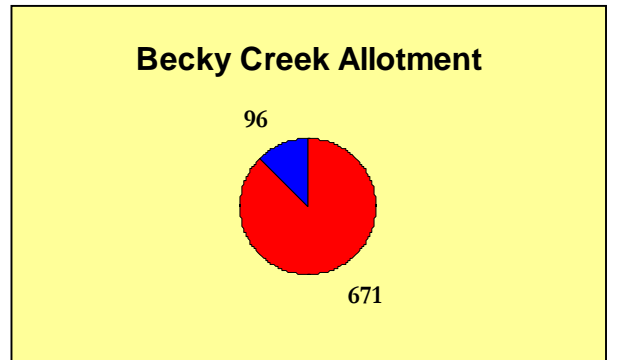

SAMPLE AUM DISTRIBUTIONS
Livestock and Wild Horses

BLM Ely Field Office - Nevada

■ Wild Horses ■ Livestock

Antelope Herd Management Area
Summary Total of All Livestock Allotments/AUM Distribution

Source: Final Environmental Assessment for the Antelope and Antelope Valley Herd Management Areas Emergency Wild Horse Gather Plan, November 2007
EA#NV-040-08-EA-04, Appendix II, pg. 29/30

Antelope Herd Management Area
AUM Distribution per Allotment

Goshute Mountains Allotment

Schellbourne Allotment

Cherry Creek Allotment

Deep Creek Allotment

Tippet Pass Allotment

Becky Springs Allotment