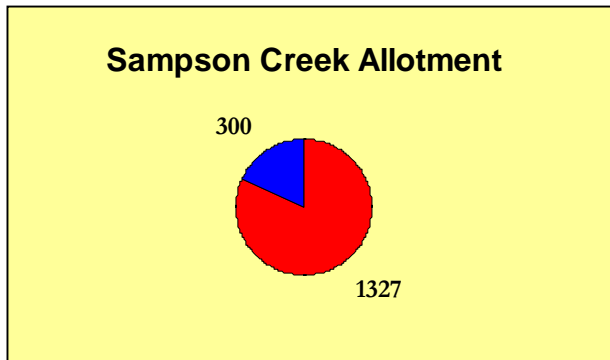

SAMPLE AUM DISTRIBUTIONS
Livestock and Wild Horses

BLM Ely Field Office - Nevada

■ Wild Horses ■ Livestock

Antelope Herd Management Area
Summary Total of All Livestock Allotments/AUM Distribution

Source: Final Environmental Assessment for the Antelope and Antelope Valley Herd Management Areas Emergency Wild Horse Gather Plan, November 2007
EA#NV-040-08-EA-04, Appendix II, pg. 29/30

Antelope Herd Management Area
AUM Distribution per Allotment

Goshute Mountains Allotment

Schellbourne Allotment

Cherry Creek Allotment

Deep Creek Allotment

Tippet Pass Allotment

Becky Springs Allotment