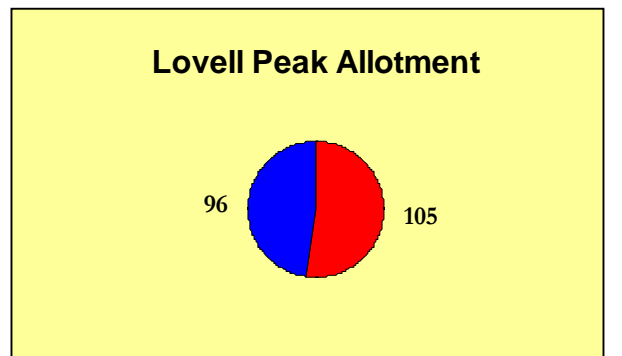

SAMPLE AUM DISTRIBUTIONS
Livestock and Wild Horses

BLM Ely Field Office - Nevada

■ Wild Horses ■ Livestock

Antelope Herd Management Area
Summary Total of All Livestock Allotments/AUM Distribution

Source: Final Environmental Assessment for the Antelope and Antelope Valley Herd Management Areas Emergency Wild Horse Gather Plan, November 2007
EA#NV-040-08-EA-04, Appendix II, pg. 29/30

Antelope Herd Management Area
AUM Distribution per Allotment

Goshute Mountains Allotment

Schellbourne Allotment

Cherry Creek Allotment

Deep Creek Allotment

Tippet Pass Allotment

Becky Springs Allotment