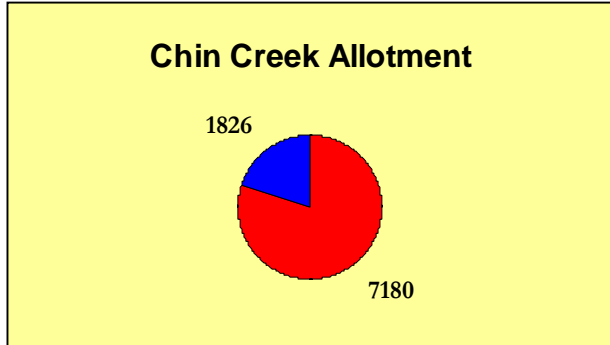

SAMPLE AUM DISTRIBUTIONS
Livestock and Wild Horses

BLM Ely Field Office - Nevada

■ Wild Horses ■ Livestock

Antelope Herd Management Area
Summary Total of All Livestock Allotments/AUM Distribution

Source: Final Environmental Assessment for the Antelope and Antelope Valley Herd Management Areas Emergency Wild Horse Gather Plan, November 2007
EA#NV-040-08-EA-04, Appendix II, pg. 29/30

Antelope Herd Management Area
AUM Distribution per Allotment

Goshute Mountains Allotment

Schellbourne Allotment

Cherry Creek Allotment

Deep Creek Allotment

Tippet Pass Allotment

Becky Springs Allotment