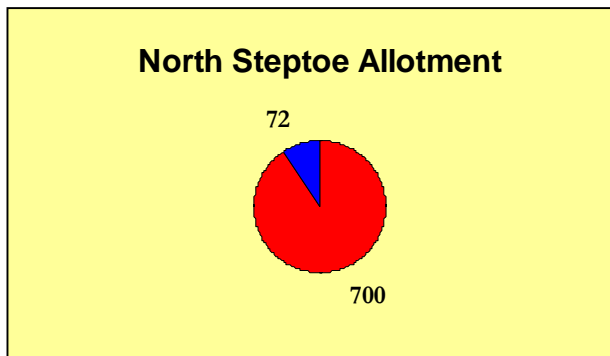

SAMPLE AUM DISTRIBUTIONS
Livestock and Wild Horses

BLM Ely Field Office - Nevada

■ Wild Horses ■ Livestock

Antelope Herd Management Area
Summary Total of All Livestock Allotments/AUM Distribution

Source: Final Environmental Assessment for the Antelope and Antelope Valley Herd Management Areas Emergency Wild Horse Gather Plan, November 2007
EA#NV-040-08-EA-04, Appendix II, pg. 29/30

Antelope Herd Management Area
AUM Distribution per Allotment

Goshute Mountains Allotment

Schellbourne Allotment

Cherry Creek Allotment

Deep Creek Allotment

Tippet Pass Allotment

Becky Springs Allotment