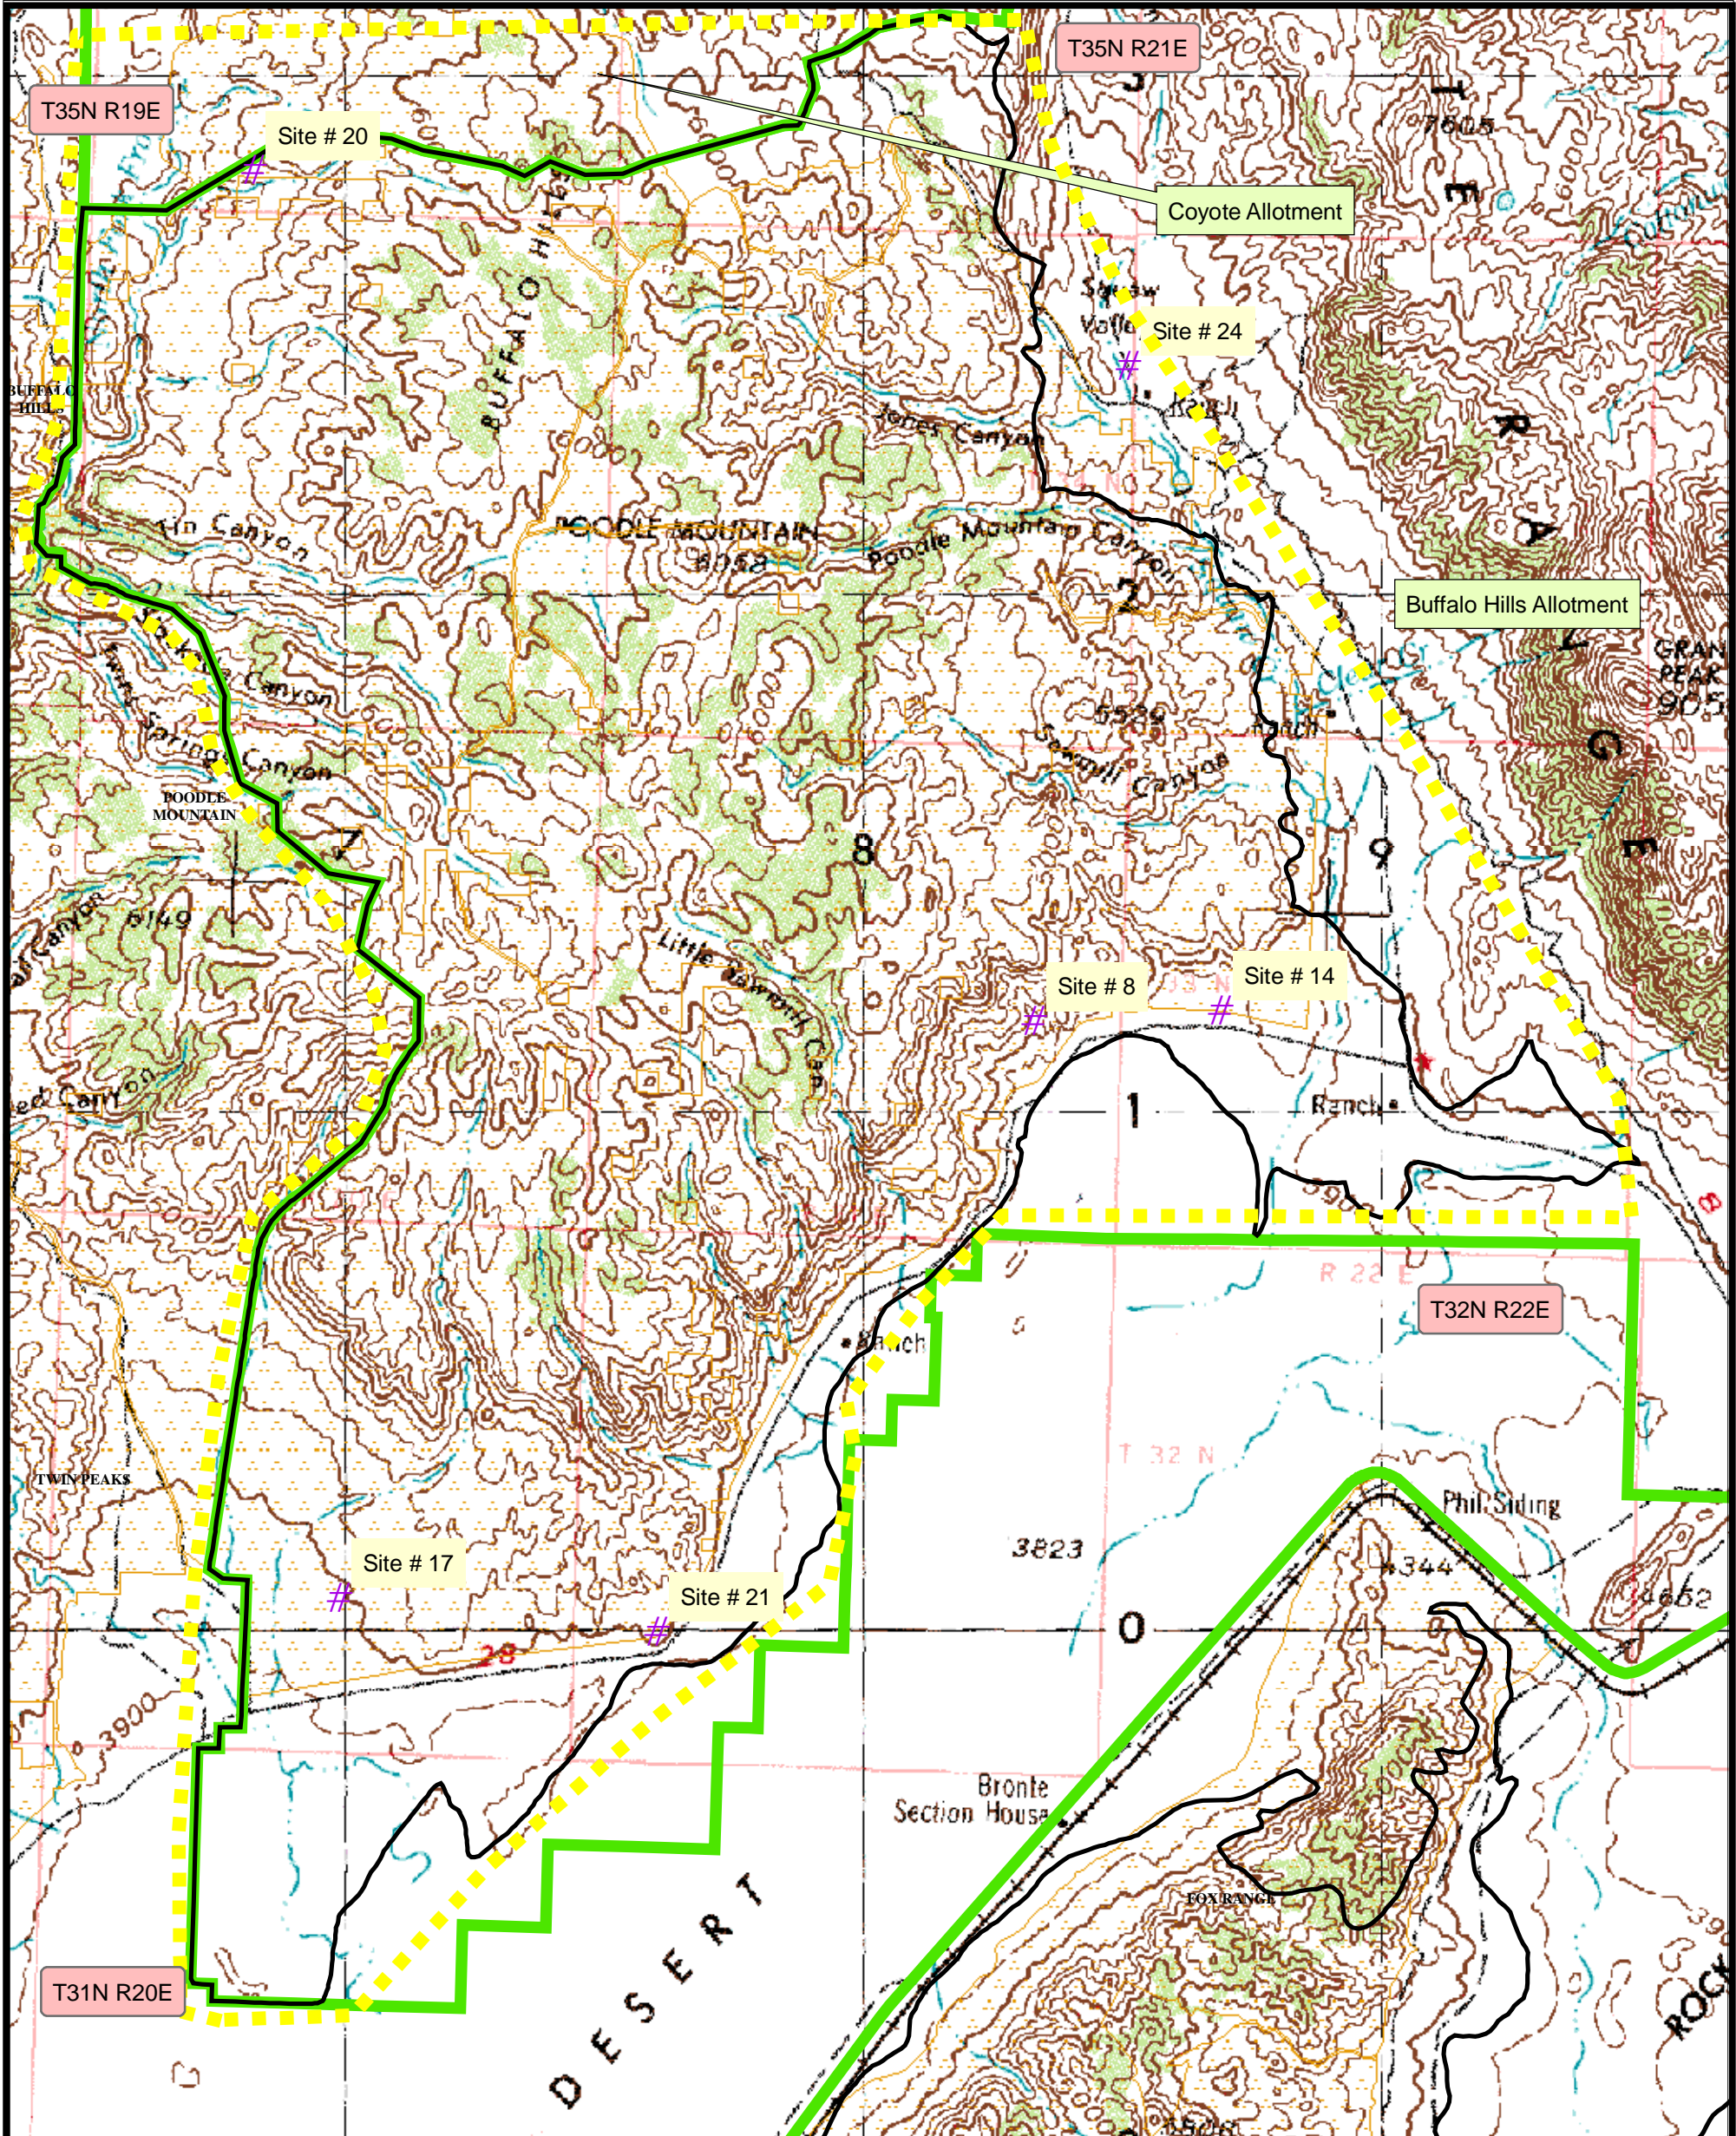

# Buffalo Hills HMA Wild Horse Capture Area

**LEGEND**

- # Trap/Holding Site
- - - General Capture Area
- ▭ Herd Management Area
- ▨ Wilderness Study Area
- ▭ Allotment Boundary

1:250,000 basemap

November 19, 2008 (gde)

United States Department of the Interior  
Bureau of Land Management  
Winnemucca Field Office  
5100 E. Winnemucca Blvd.  
Winnemucca, NV 89445

No warranty is made by the Bureau of Land Management as to the accuracy, reliability, or completeness of these data for individual use or aggregate use with other data.