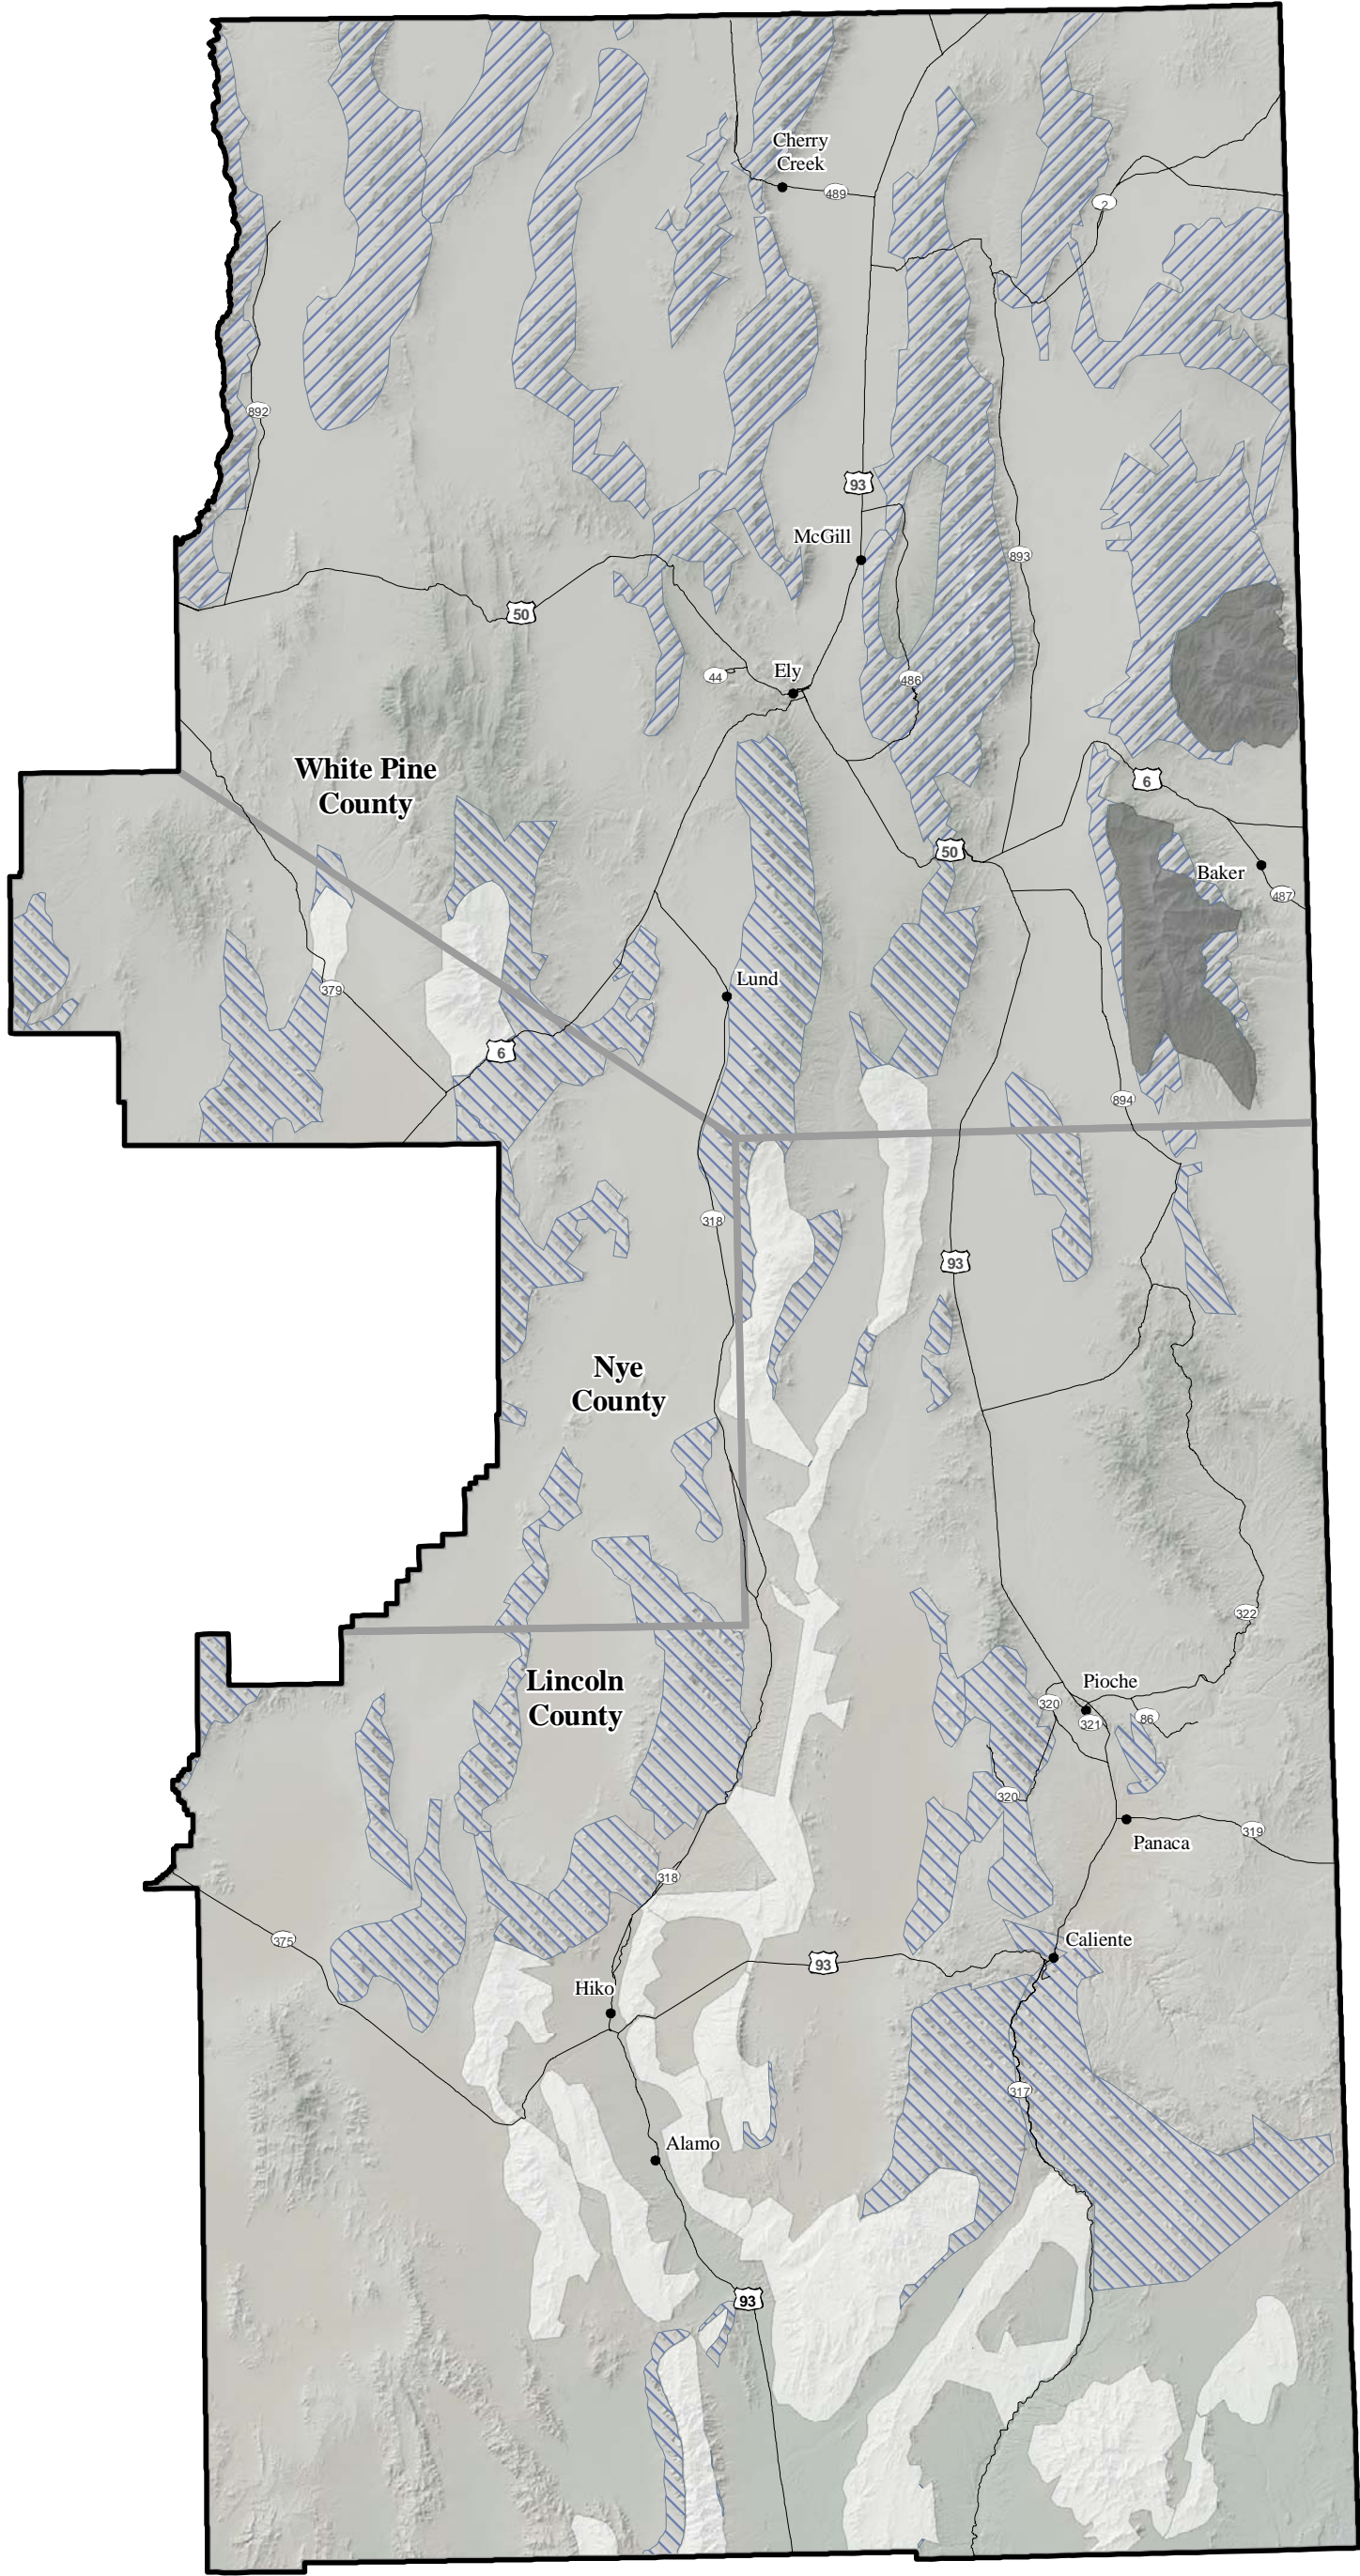

Regional View

0 100 200 Miles

Legend

- Cities and towns
- Roads
- County boundary
- Rocky Mountain bighorn occupied range
- Desert bighorn occupied range
- ▨ Rocky Mountain bighorn unoccupied range
- ▧ Desert bighorn unoccupied range

0 8 16 Miles

No warranty is made by the Bureau of Land Management as to the accuracy, reliability, or completeness of these data for individual or aggregate use with other data. Original data were compiled from various sources. This information may not meet National Map Accuracy Standards. This product was developed through digital means and may be updated without notification.

Ely RMP/EIS

Map 2.4-6-4

Bighorn Sheep Range